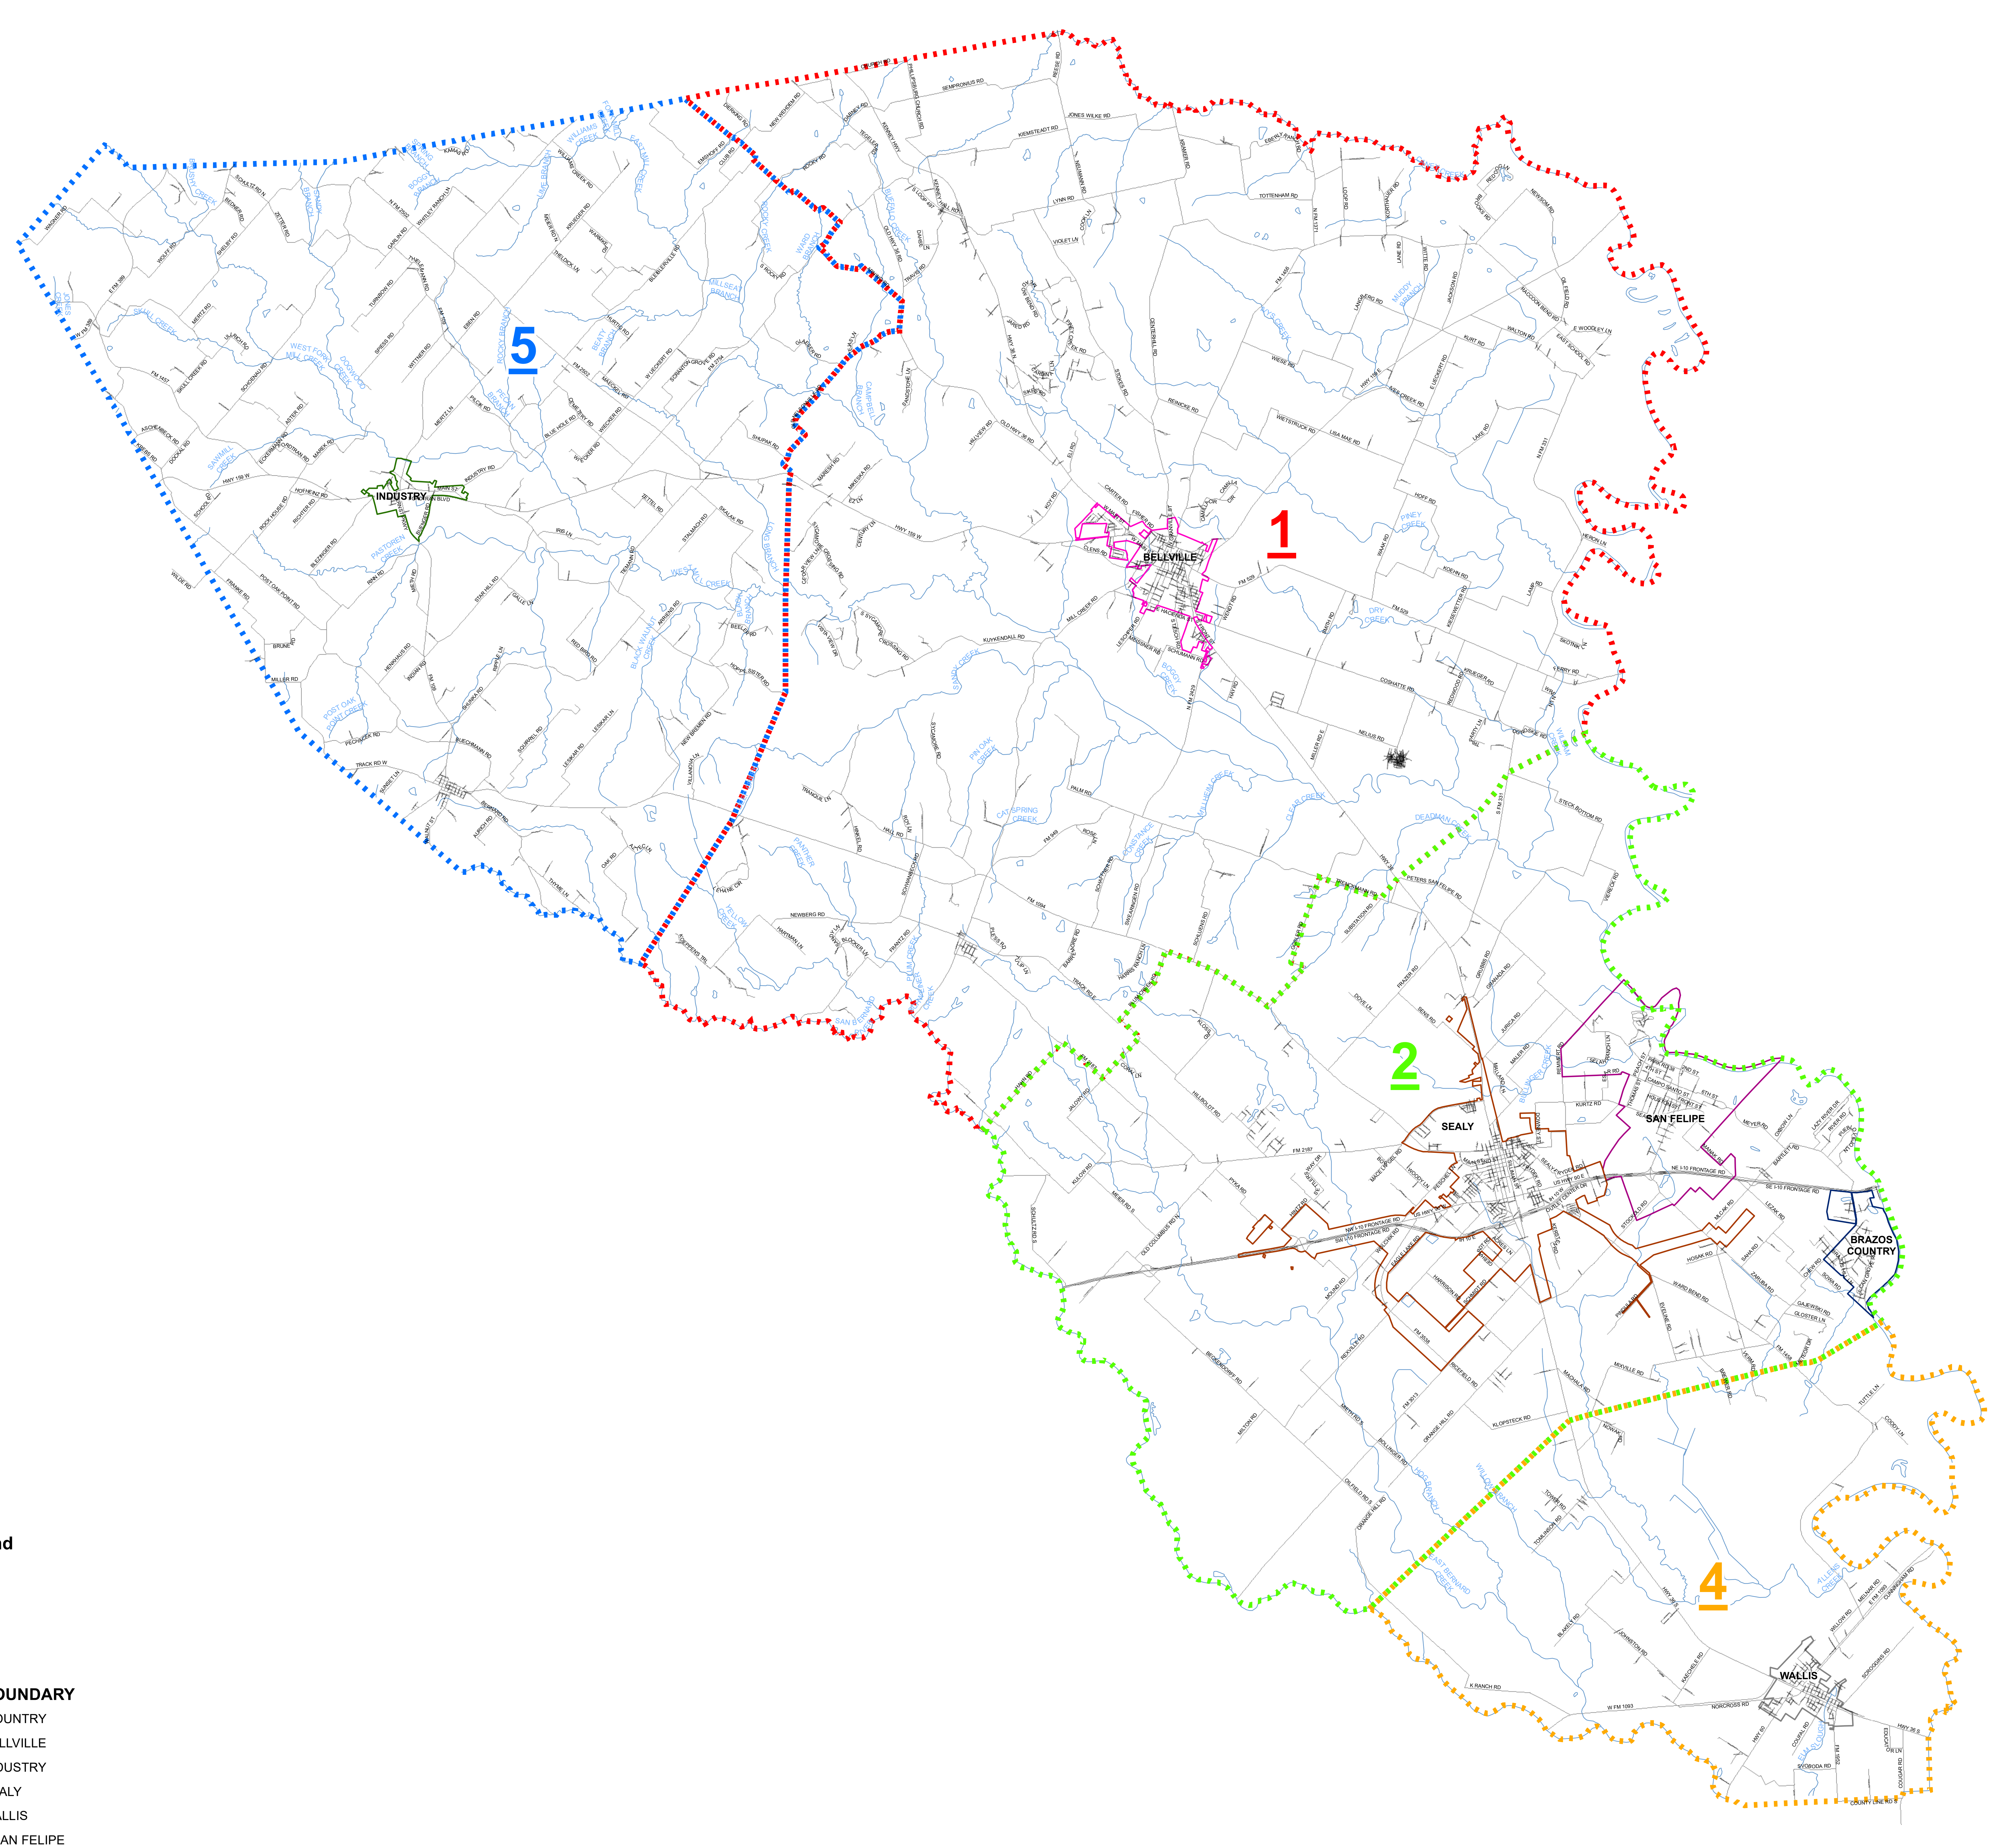

Austin County - EMS Districts